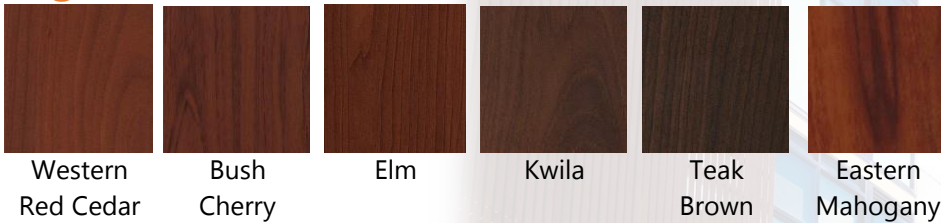

KNOT WOOD

IT'S NOT WOOD - IT'S ALUMINIUM

White Base

Yellow Base

Orange Base

Light Brown Base

Dark Brown Base

Red Base

All Knotwood wood-grain finishes come with a 15 year manufacturer's warranty. Unlike natural timber, Knotwood will NEVER rot, warp or crack. With next to no maintenance these finishes will look like new from the day they are installed, and never need to be painted, stained or oiled.

www.knotwood.com

*Colours Shown are indicative only. Please Call your local Knotwood Supplier for a production prepared sample for final colour selection