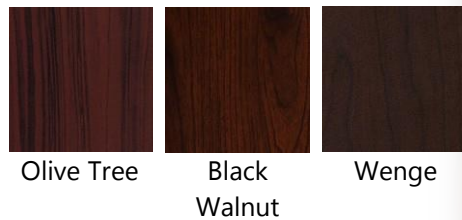

KNOT WOOD

IT'S NOT WOOD - IT'S ALUMINIUM

White Base

Yellow Base

Orange Base

Light Brown Base

Dark Brown Base

Red Base

All Knotwood wood-grain finishes come with a 15 year manufacturer's warranty. Unlike natural timber, Knotwood will NEVER rot, warp or crack. With next to no maintenance these finishes will look like new from the day they are installed, and never need to be painted, stained or oiled.

www.knotwood.com

*Colours Shown are indicative only. Please Call your local Knotwood Supplier for a production prepared sample for final colour selection