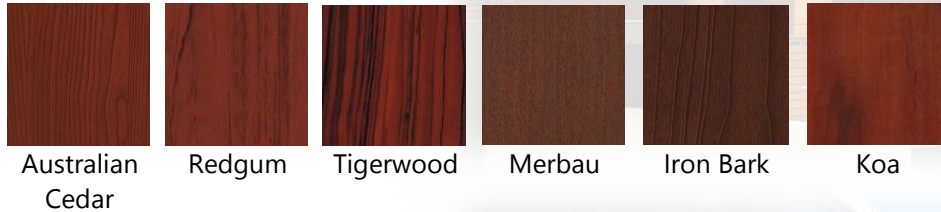

KNOT WOOD

IT'S NOT WOOD - IT'S ALUMINIUM

White Base

Yellow Base

Orange Base

Light Brown Base

Dark Brown Base

Red Base

All Knotwood wood-grain finishes come with a 15 year manufacturer's warranty. Unlike natural timber, Knotwood will NEVER rot, warp or crack. With next to no maintenance these finishes will look like new from the day they are installed, and never need to be painted, stained or oiled.