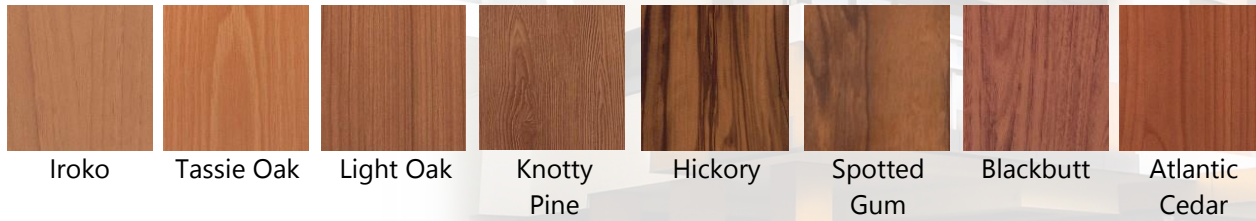

KNOT WOOD

IT'S NOT WOOD - IT'S ALUMINIUM

White Base

Yellow Base

Orange Base

Light Brown Base

Dark Brown Base

Red Base

All Knotwood wood-grain finishes come with a 15 year manufacturer's warranty. Unlike natural timber, Knotwood will NEVER rot, warp or crack. With next to no maintenance these finishes will look like new from the day they are installed, and never need to be painted, stained or oiled.